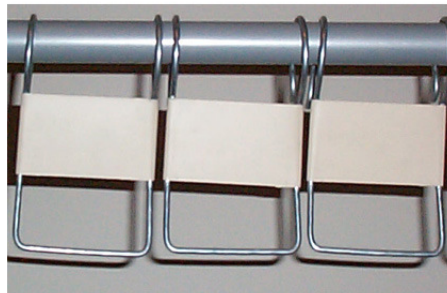

Product Information

#103 Tan Plate Poor Man Locker Available
With heavy gauge galvanized wire Now
frame
Boxed—50 per box
Shipped via UPS

#104 Blue Plate Poor Man Locker Available
With heavy gauge galvanized wire Now
frame
Boxed—50 per box
Shipped via UPS

Special Color Plate available Available
With heavy gauge galvanized wire Now
frame
Boxed—50 per box
Shipped via UPS

Z-Rack Coming
Heavy Duty Soon
Shipped via UPS

Hanger Return Rack Coming
Galvanized wire Frames Soon
Shipped via UPS

*Ideal for
three
or
three
thousand
employee
accounts*

Fax Order Form

Fax to: (913) 681-1173

Item #	Description	Qty.	Price	Subtotal

Order total: _____
Tax: _____
Shipping: _____
Total: _____

Company Name _____
Address _____
City, State, Zip Code _____
Phone _____

Method of Payment
☐ Check
☐ Bill Me

Purchase Order Number _____

Signature _____

aNew Enterprise LLC

aNew Enterprise LLC
PO Box 480835
Kansas City, MO 64145
www.anewsteel.com

Phone: (913) 706-3175
Fax: (913) 681-1173
Email: sales@anewsteel.com

aNew Enterprise LLC

aNew Enterprise LLC
PO Box 480835
Kansas City, MO 64145
www.anewsteel.com

Phone: (913) 706-3175
Fax: (913) 681-1173
Email: sales@anewsteel.com